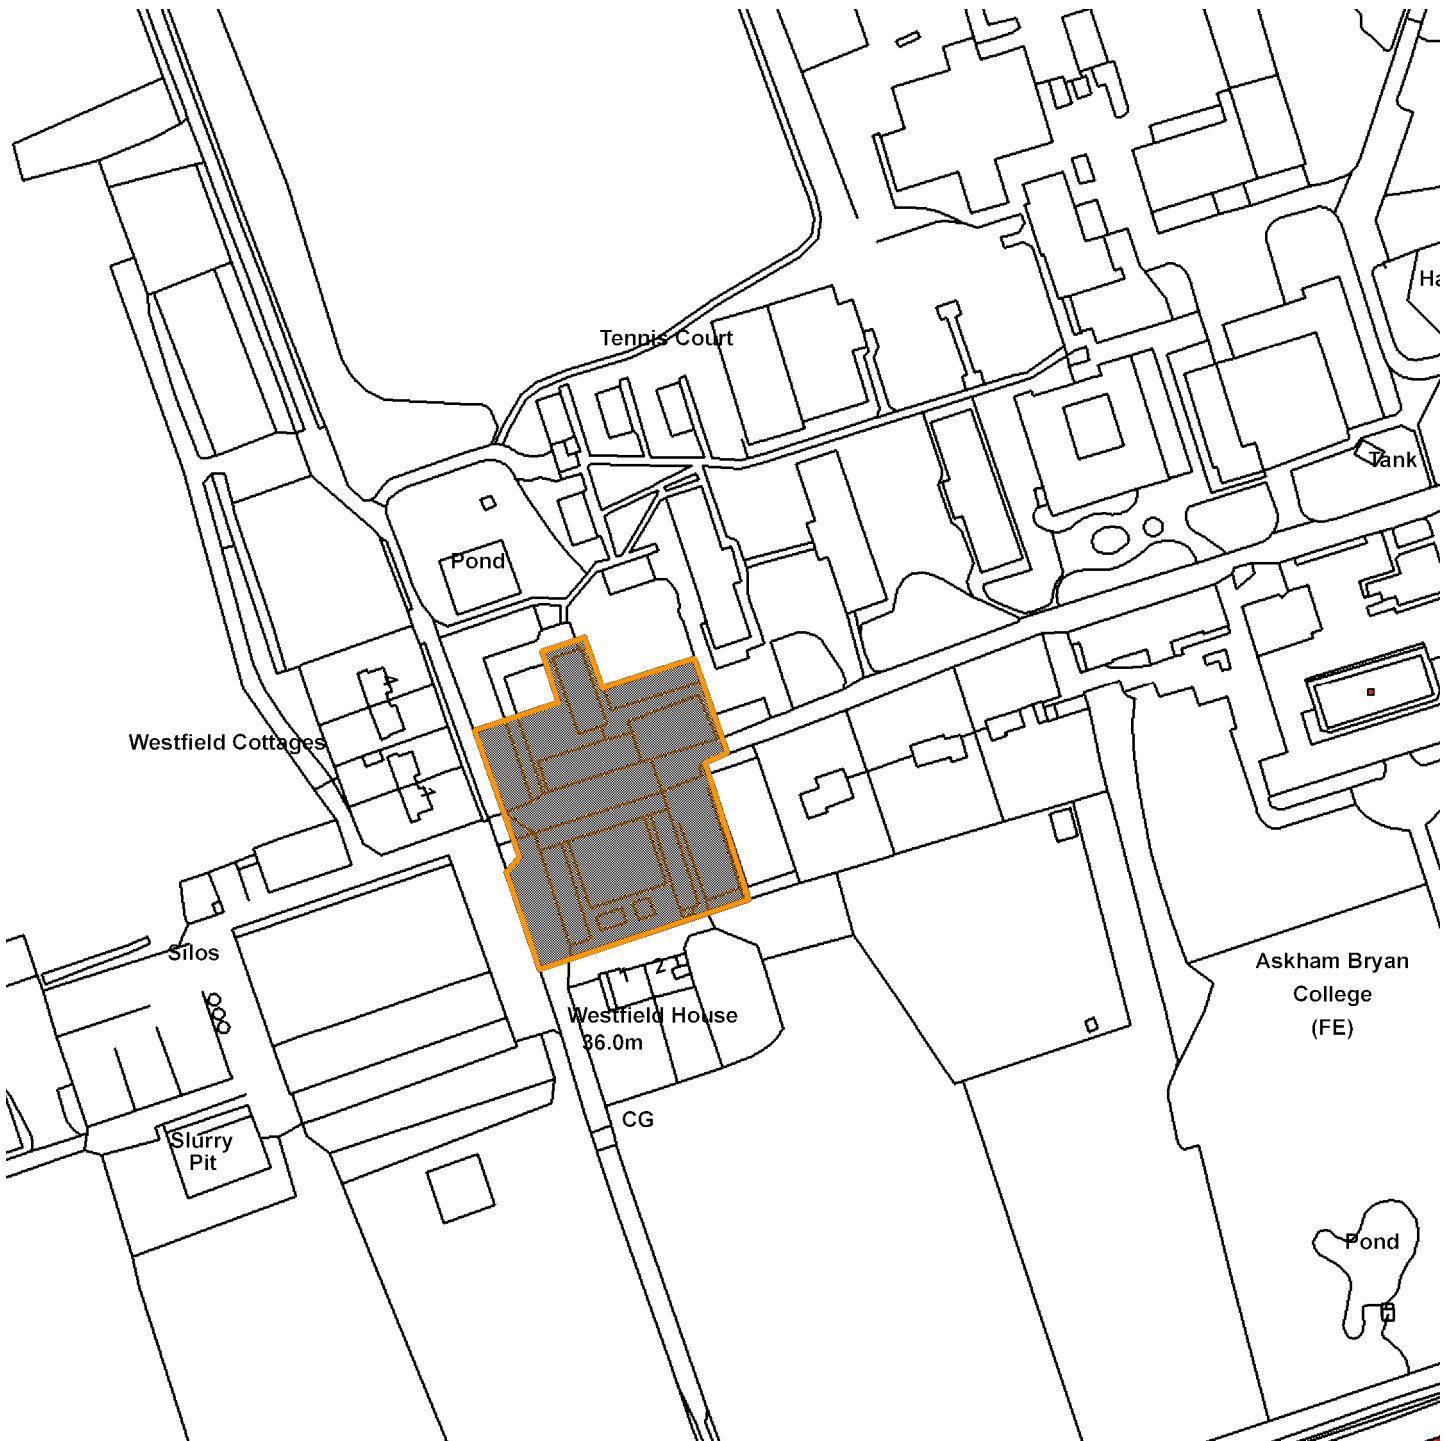

15/01837/FULM

Askham Bryan College

Scale : 1:2119

Reproduced from the Ordnance Survey map with the permission of the Controller of Her Majesty's Stationery Office © Crown Copyright 2000.

Unauthorised reproduction infringes Crown Copyright and may lead to prosecution or civil proceedings.

Organisation	City of York Council
Department	CES
Comments	Location plan
Date	26 October 2015
SLA Number	Not Set